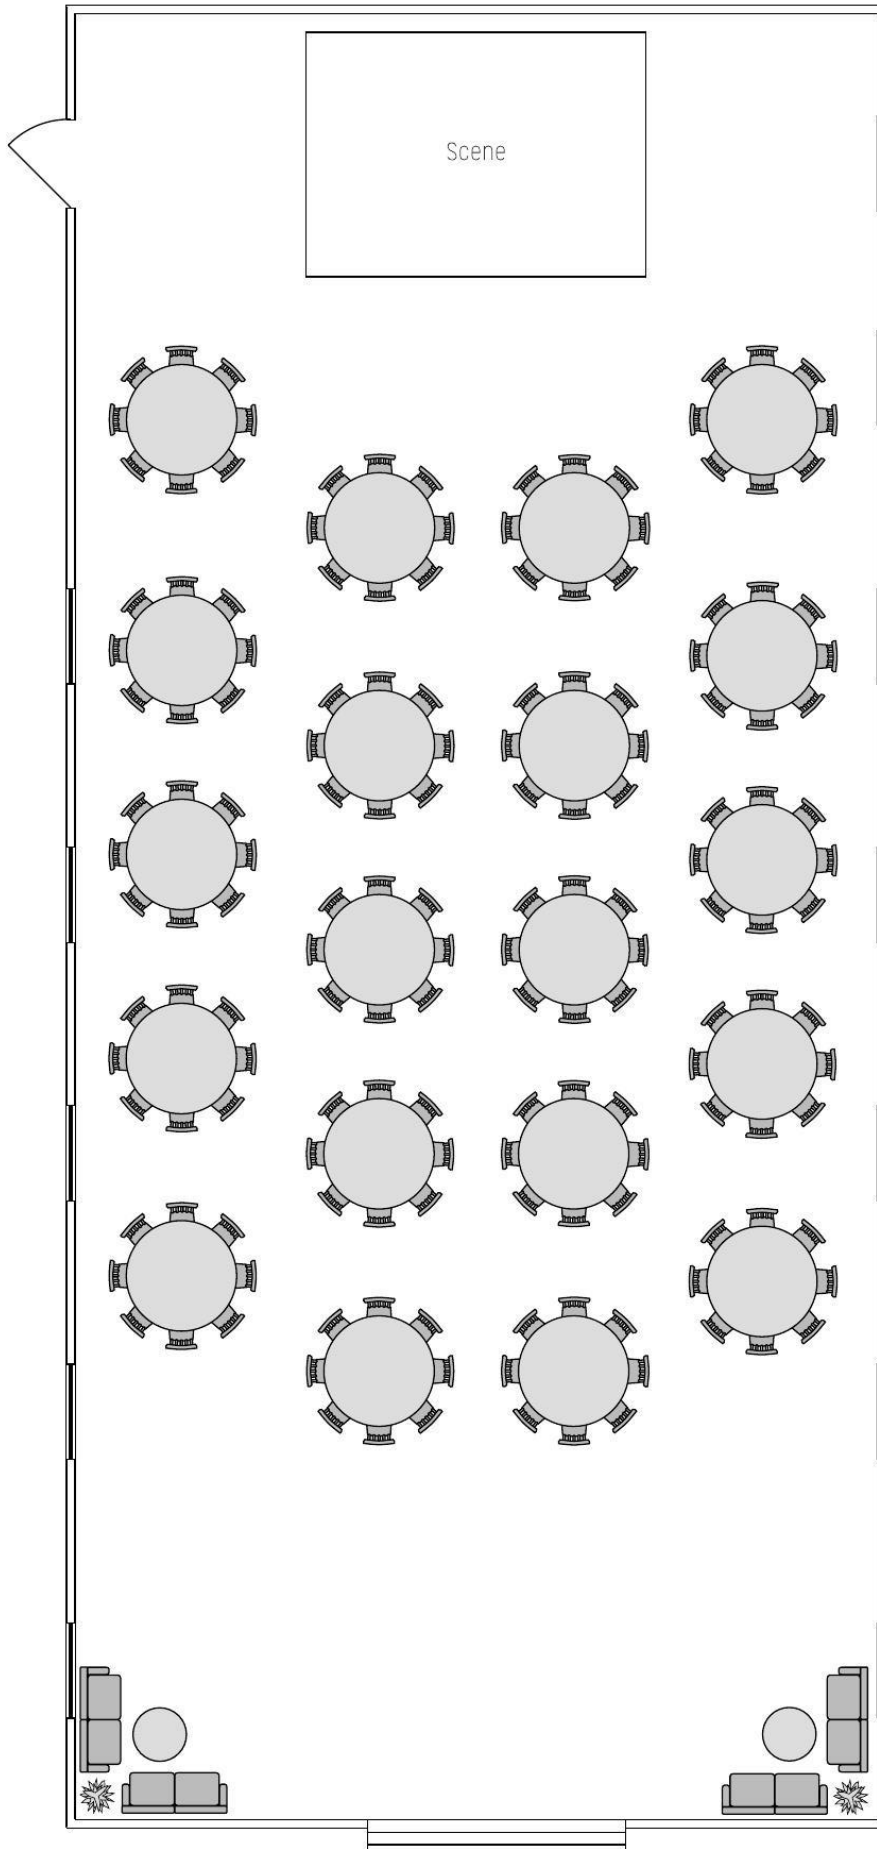

# MOLTKE'S PALÆ

By HUMAN!C

**STORE FESTSAL**  
Areal 324 m<sup>2</sup>  
Mål 12,0 x 27,0 m